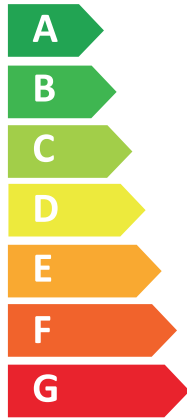

# ENERG

енергия · ενέργεια

**VISSMANN**

**VITOCAL 222-S**, AWBT-M-E-AC 221.C06

**A++**

**A**

Two icons showing sound power levels: a speaker inside a house icon with the value 39 dB, and a house icon with a speaker outside with the value 54 dB.

A legend for power output zones, showing three colored squares with corresponding power values: dark blue for 8 kW, medium blue for 6 kW, and light blue for 3 kW.